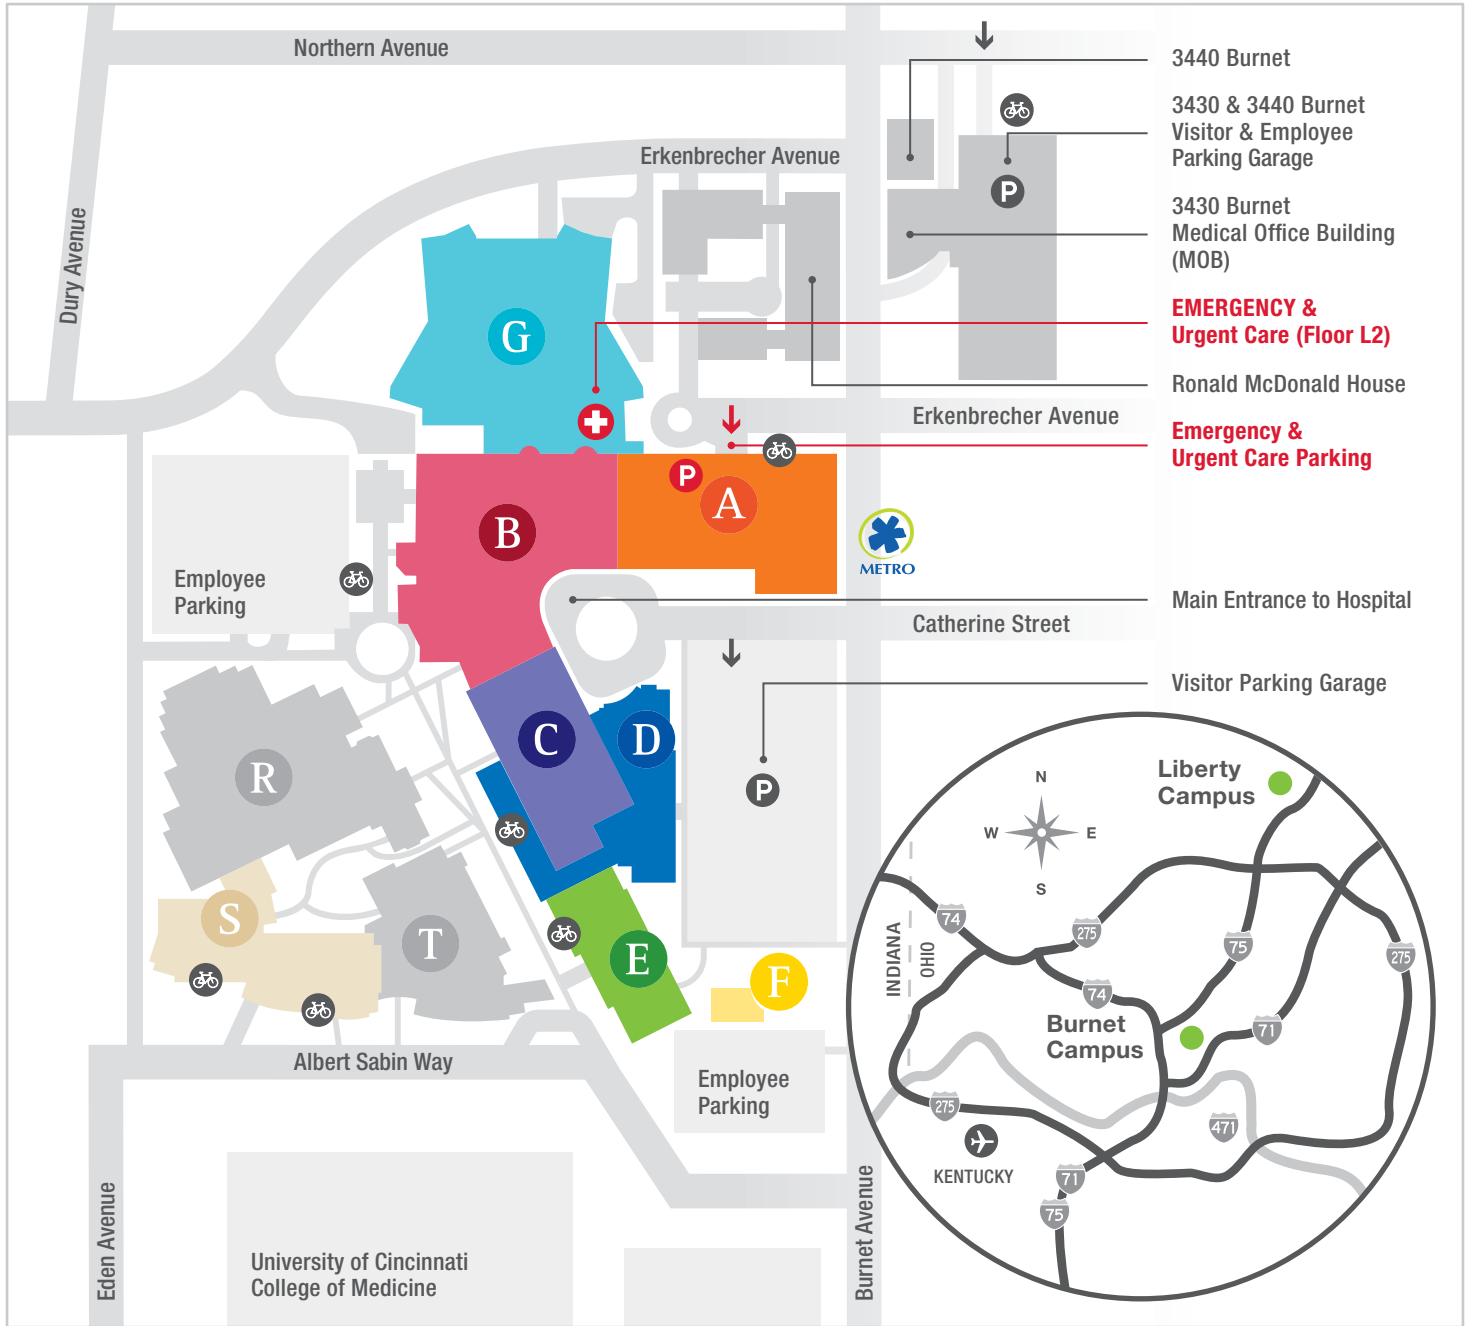

Burnet Campus with Interstate Driving Directions

3333 Burnet Avenue, Cincinnati, Ohio 45229

- Location Name
- Emergency Department
- Emergency Department Parking Entrance
- Parking
- Bicycle Racks
- Emergency Department Parking
- Metro Bus Stop
- Parking Entrances